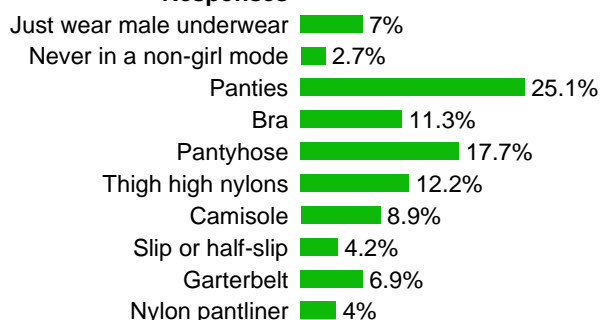

Responses

Question: Are you a member of an internet-based TG group?