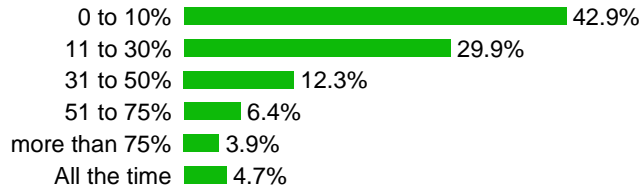

Download responses: [HTML format](#) | [Excel-compatible format](#) ([Help with Excel import](#))

Responses